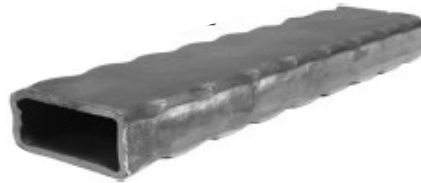

Decorative Steel

#RB-TreeBark

Decorative Round Bar
 Sizes: 3/8" X 10"
 1/2" X 10"

#SQWAVY

Wavy Design
 Available in Sq Solid & Sq tubing
 Sizes: 1/2", 5/8"

#STWIST

Twisted Design
 Available in Sq Solid & Sq tubing
 Sizes: 1/2", 5/8"

#RB383

Decorative Twisted Rope
 3/8" X 20"

#RECHAMMERED

Hammered on all four corners
 Size: 1" X 2 X .120

#SQHAMMERED

Hammered on all four corners
 Sizes: 1/2", 5/8", 3/4"

#FPDECO

Base Plate
 4-3/4" Base X 5/16" thick